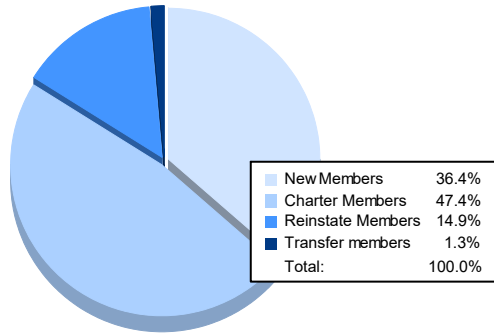

Year	New Clubs	Dropped Clubs	Gain/ Loss Clubs	New Members	Charter Members	Reinstate Members	Transfer Members	Total Member Added	Total Members Dropped	Gain/ Loss Members
2016-2017	1	1	0	112	30	9	1	152	182	-30
2017-2018	0	2	-2	101	0	4	2	107	140	-33
2018-2019	1	2	-1	109	25	3	5	142	174	-32
2019-2020	0	5	-5	48	0	6	2	56	157	-101
2020-2021	3	1	2	56	73	23	2	154	161	-7
<b>Average</b>	<b>1</b>	<b>2</b>	<b>-1</b>	<b>85</b>	<b>26</b>	<b>9</b>	<b>2</b>	<b>122</b>	<b>163</b>	<b>-41</b>

### Membership Composition June 2021 Cumulative

### Gender Composition June 2021 Cumulative