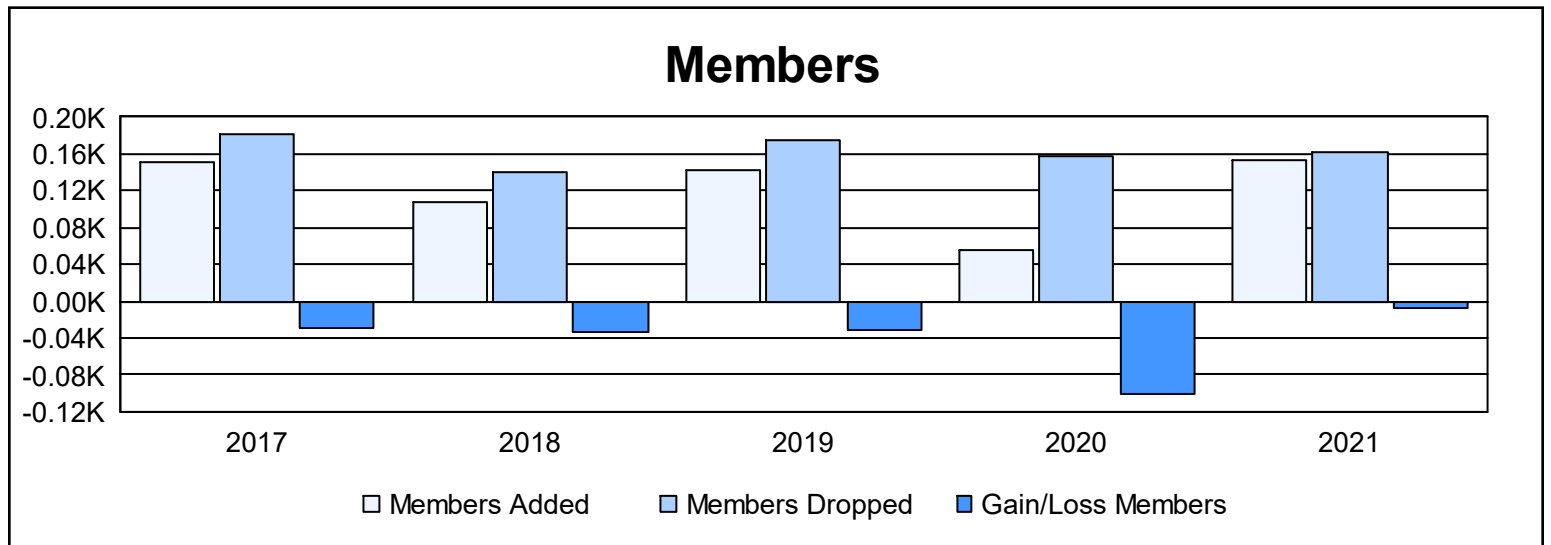

Year	New Clubs	Dropped Clubs	Gain/ Loss Clubs	New Members	Charter Members	Reinstate Members	Transfer Members	Total Member Added	Total Members Dropped	Gain/ Loss Members
2016-2017	1	1	0	112	30	9	1	152	182	-30
2017-2018	0	2	-2	101	0	4	2	107	140	-33
2018-2019	1	2	-1	109	25	3	5	142	174	-32
2019-2020	0	5	-5	48	0	6	2	56	157	-101
2020-2021	3	1	2	56	73	23	2	154	161	-7
<b>Average</b>	<b>1</b>	<b>2</b>	<b>-1</b>	<b>85</b>	<b>26</b>	<b>9</b>	<b>2</b>	<b>122</b>	<b>163</b>	<b>-41</b>

### Membership Composition June 2021 Cumulative