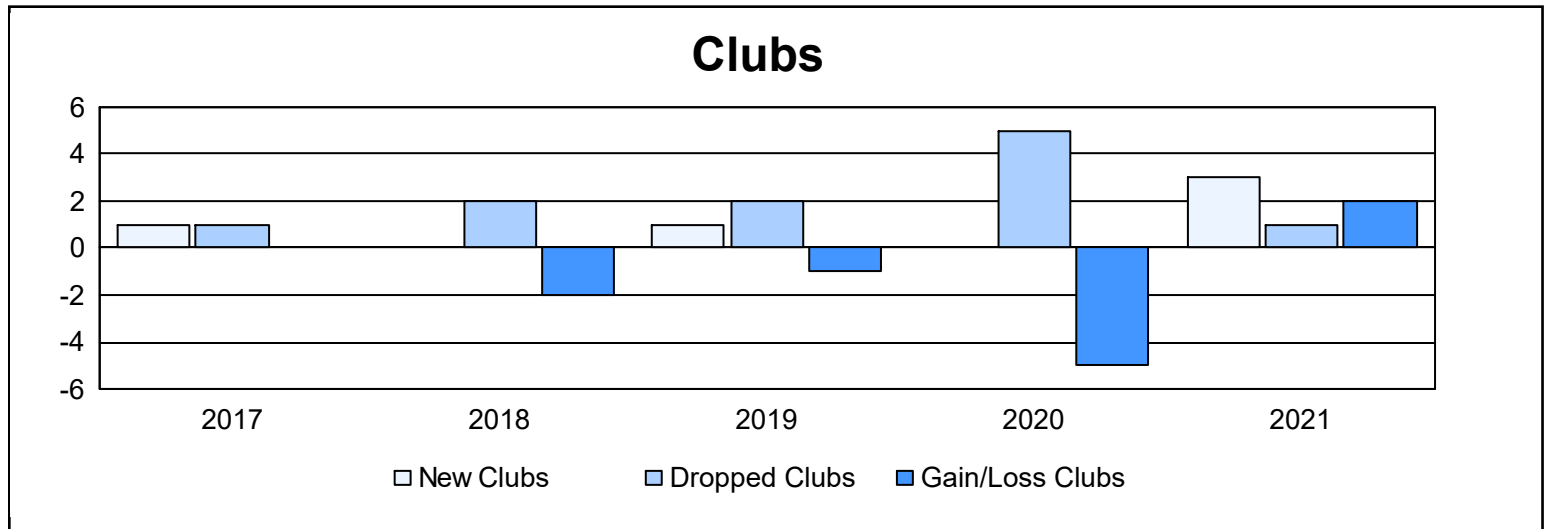

Year	New Clubs	Dropped Clubs	Gain/ Loss Clubs	New Members	Charter Members	Reinstate Members	Transfer Members	Total Member Added	Total Members Dropped	Gain/ Loss Members
2016-2017	1	1	0	112	30	9	1	152	182	-30
2017-2018	0	2	-2	101	0	4	2	107	140	-33
2018-2019	1	2	-1	109	25	3	5	142	174	-32
2019-2020	0	5	-5	48	0	6	2	56	157	-101
2020-2021	3	1	2	56	73	23	2	154	161	-7
<b>Average</b>	<b>1</b>	<b>2</b>	<b>-1</b>	<b>85</b>	<b>26</b>	<b>9</b>	<b>2</b>	<b>122</b>	<b>163</b>	<b>-41</b>

### Membership Composition June 2021 Cumulative